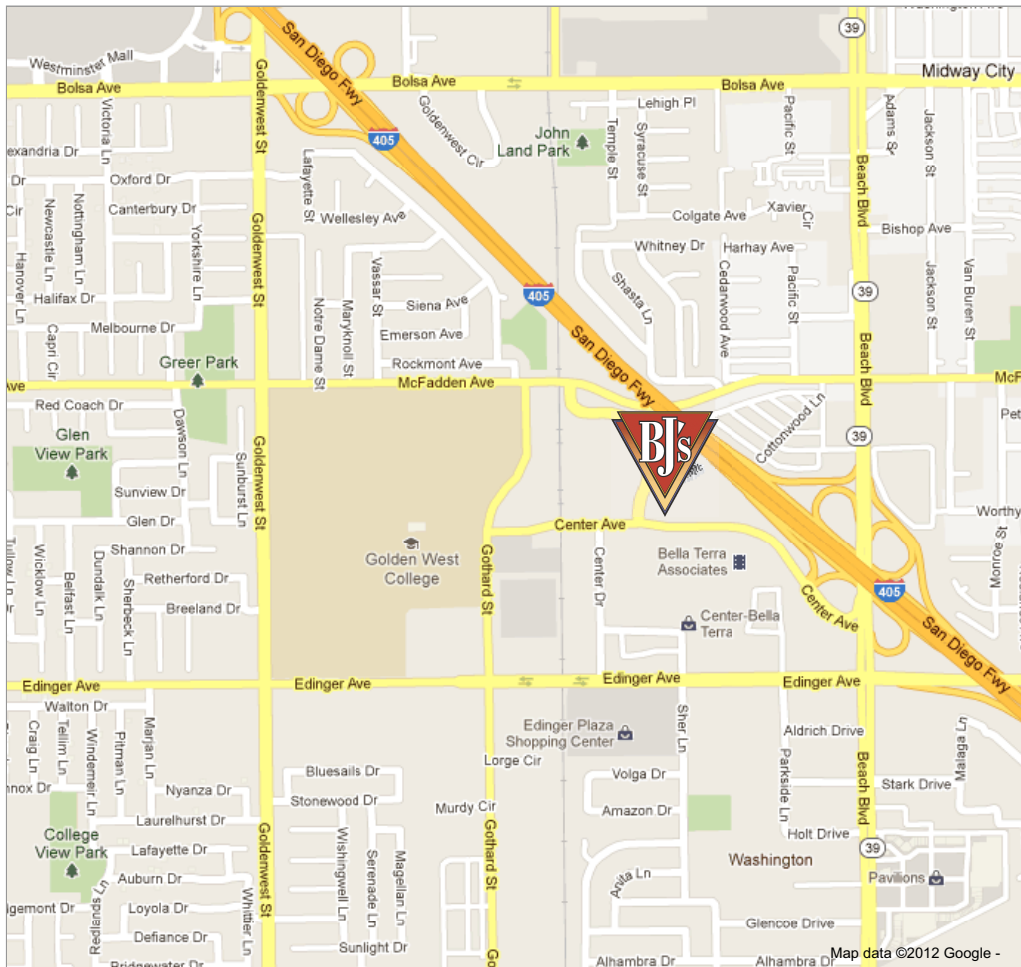

DRIVING DIRECTIONS TO THE ANNUAL MEETING

Wednesday, June 6, 2018, at 9:00 a.m., Pacific Time

Restaurant Support Center of BJ's Restaurants, Inc.

7755 Center Avenue, 4th Floor

Huntington Beach, CA 92647

FROM JOHN WAYNE AIRPORT (I-405 NORTH) - 10.7 miles

1. Head southwest on JWA Roadway toward S Airport Way 0.7 mi
2. Turn right onto Campus Dr 0.8 mi
3. Take the 1st right onto N Bristol St 472 ft
4. Take the ramp on the left onto CA-73 N 2.0 mi
5. Take exit 18A on the left to merge onto I-405 N toward Long Beach 6.0 mi
6. Take exit 16 for CA-39 S/Beach Blvd toward Huntington Beach 0.5 mi
7. Continue on the ramp and merge onto CA-39 S/Beach Blvd 0.3 mi
8. Slight right onto Center Ave, Destination will be on the right 0.4 mi

FROM LOS ANGELES INTERNATIONAL AIRPORT (I-5 SOUTH) - 32.0 miles

1. Head south on World Way toward West Way 0.7 mi
2. Keep right at the fork and merge onto S Sepulveda Blvd 0.7 mi
3. Slight right onto the I-105 E ramp 354 ft
4. Keep left at the fork and merge onto I-105 E 1.3 mi
5. Take exit 2 for I-405 N/I-405 S toward Long Beach/Santa Monica 0.3 mi
6. Keep right at the fork and merge onto I-405 S 24.0 mi
7. Slight left to stay on I-405 S 4.3 mi
8. Take exit 16 toward Huntington Beach 0.3 mi
9. Sharp right onto Center Ave, Destination will be on the right 0.3 mi